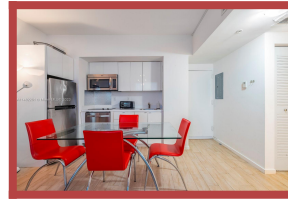

Condominium
EMILY CONDO 203
#MLS: A11482261
\$ 2 100

Listing date	2023/11/07
City	Miami Beach, FL 33139
Address	1611 Meridian Ave, #203
Area	50 m ²
Tax/year	- ? -
Built year	1925
Bedrooms	1
Bathrooms	1

» SHOWINGS WILL START ON FRIDAY 11/17/23 -

The perfect South Beach apartment. Fully furnished. Washer & Dryer in the unit Enjoy Lincoln Rd, the beach, restaurants, and shops. First floor - No elevator Annual Contract only.